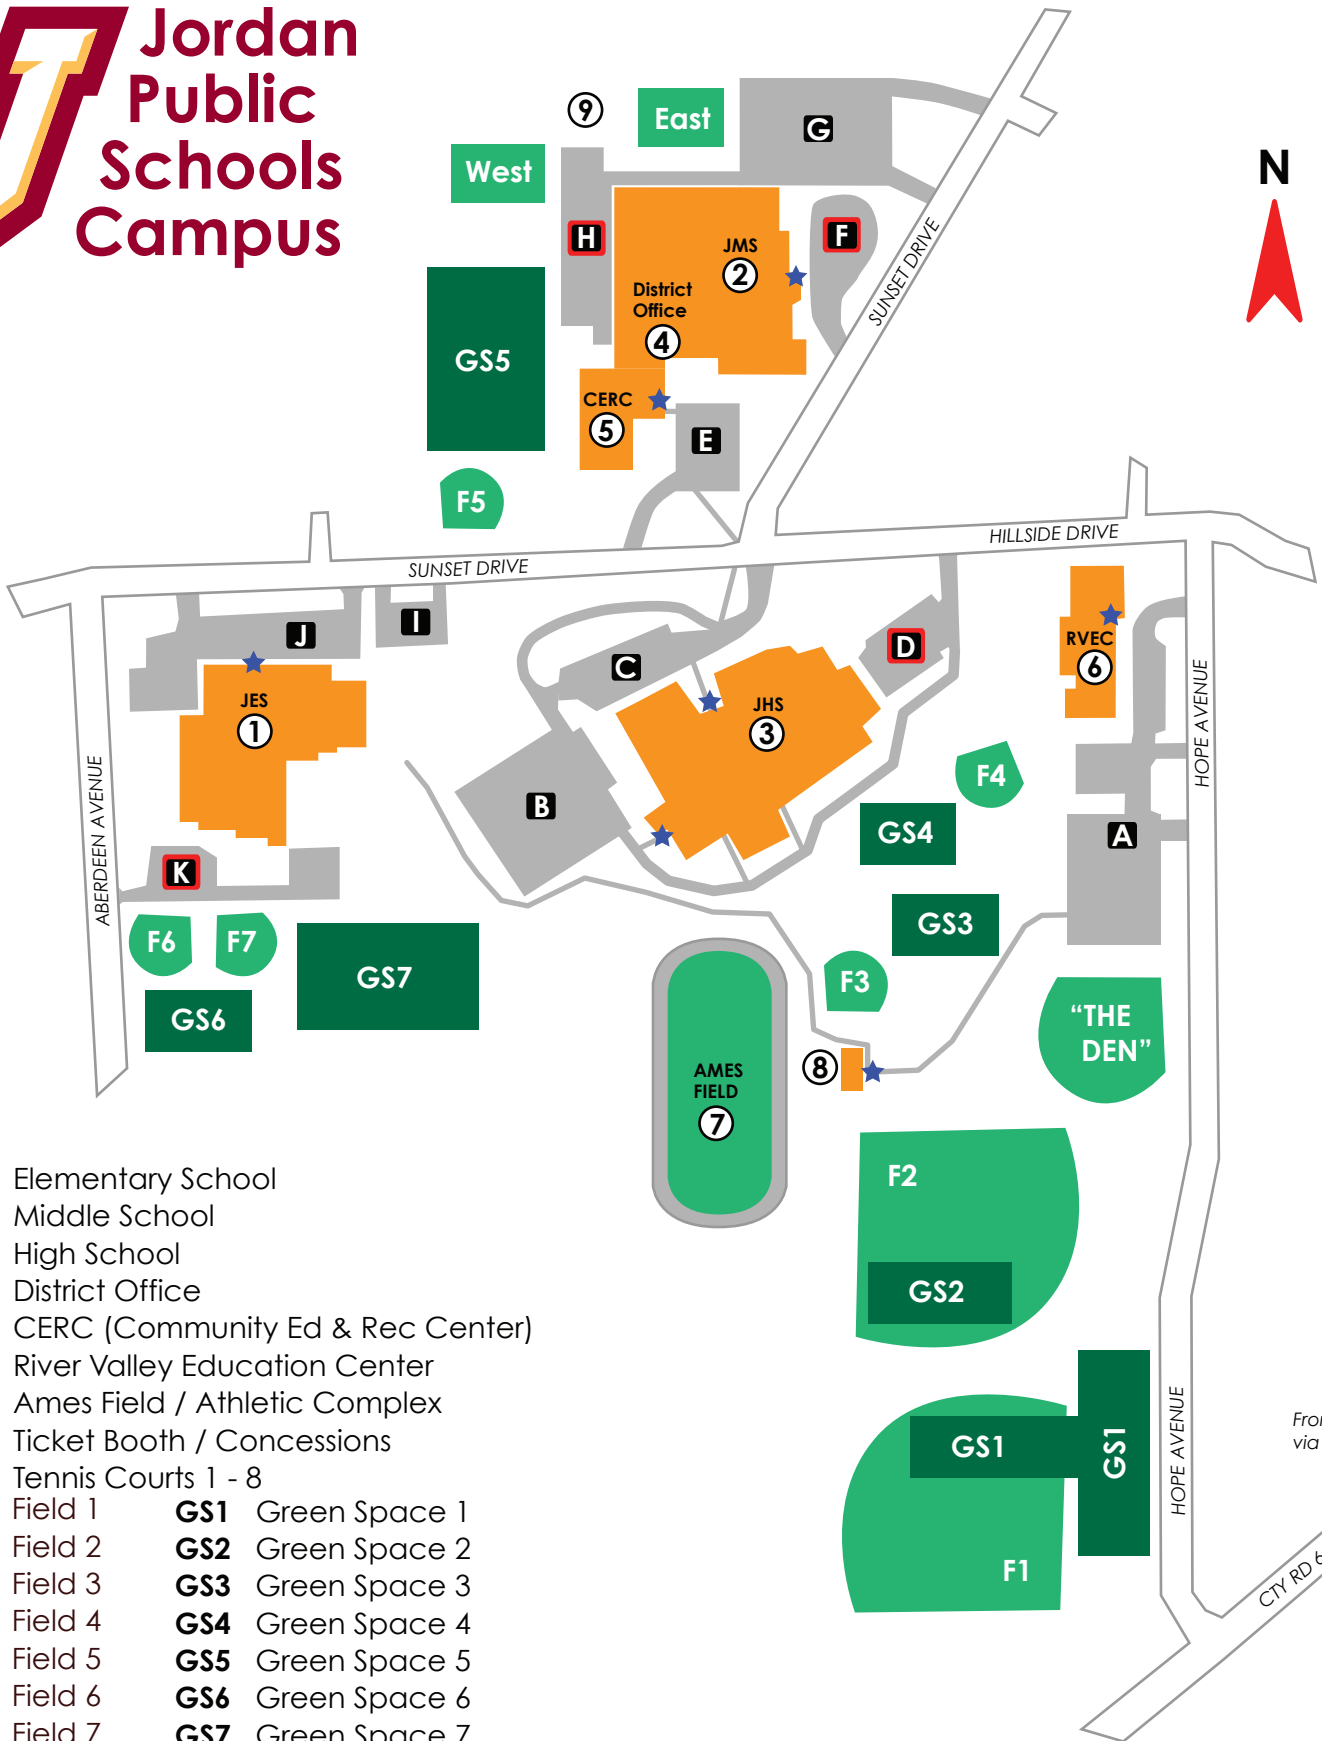

# Jordan Public Schools Campus

From Hwy 169 via Cty Rd 282 (2nd Avenue)

- 1 Elementary School
- 2 Middle School
- 3 High School
- 4 District Office
- 5 CERC (Community Ed & Rec Center)
- 6 River Valley Education Center
- 7 Ames Field / Athletic Complex
- 8 Ticket Booth / Concessions
- 9 Tennis Courts 1 - 8
- F1 Field 1
- F2 Field 2
- F3 Field 3
- F4 Field 4
- F5 Field 5
- F6 Field 6
- F7 Field 7
- "The Den"
- GS1 Green Space 1
- GS2 Green Space 2
- GS3 Green Space 3
- GS4 Green Space 4
- GS5 Green Space 5
- GS6 Green Space 6
- GS7 Green Space 7

- P** Public Parking (designated by a letter)
- P** Restricted Parking (after school only) (designated by a letter)
- ★ Building Main Entrance

From Hwy 169 via Cty Rd 21