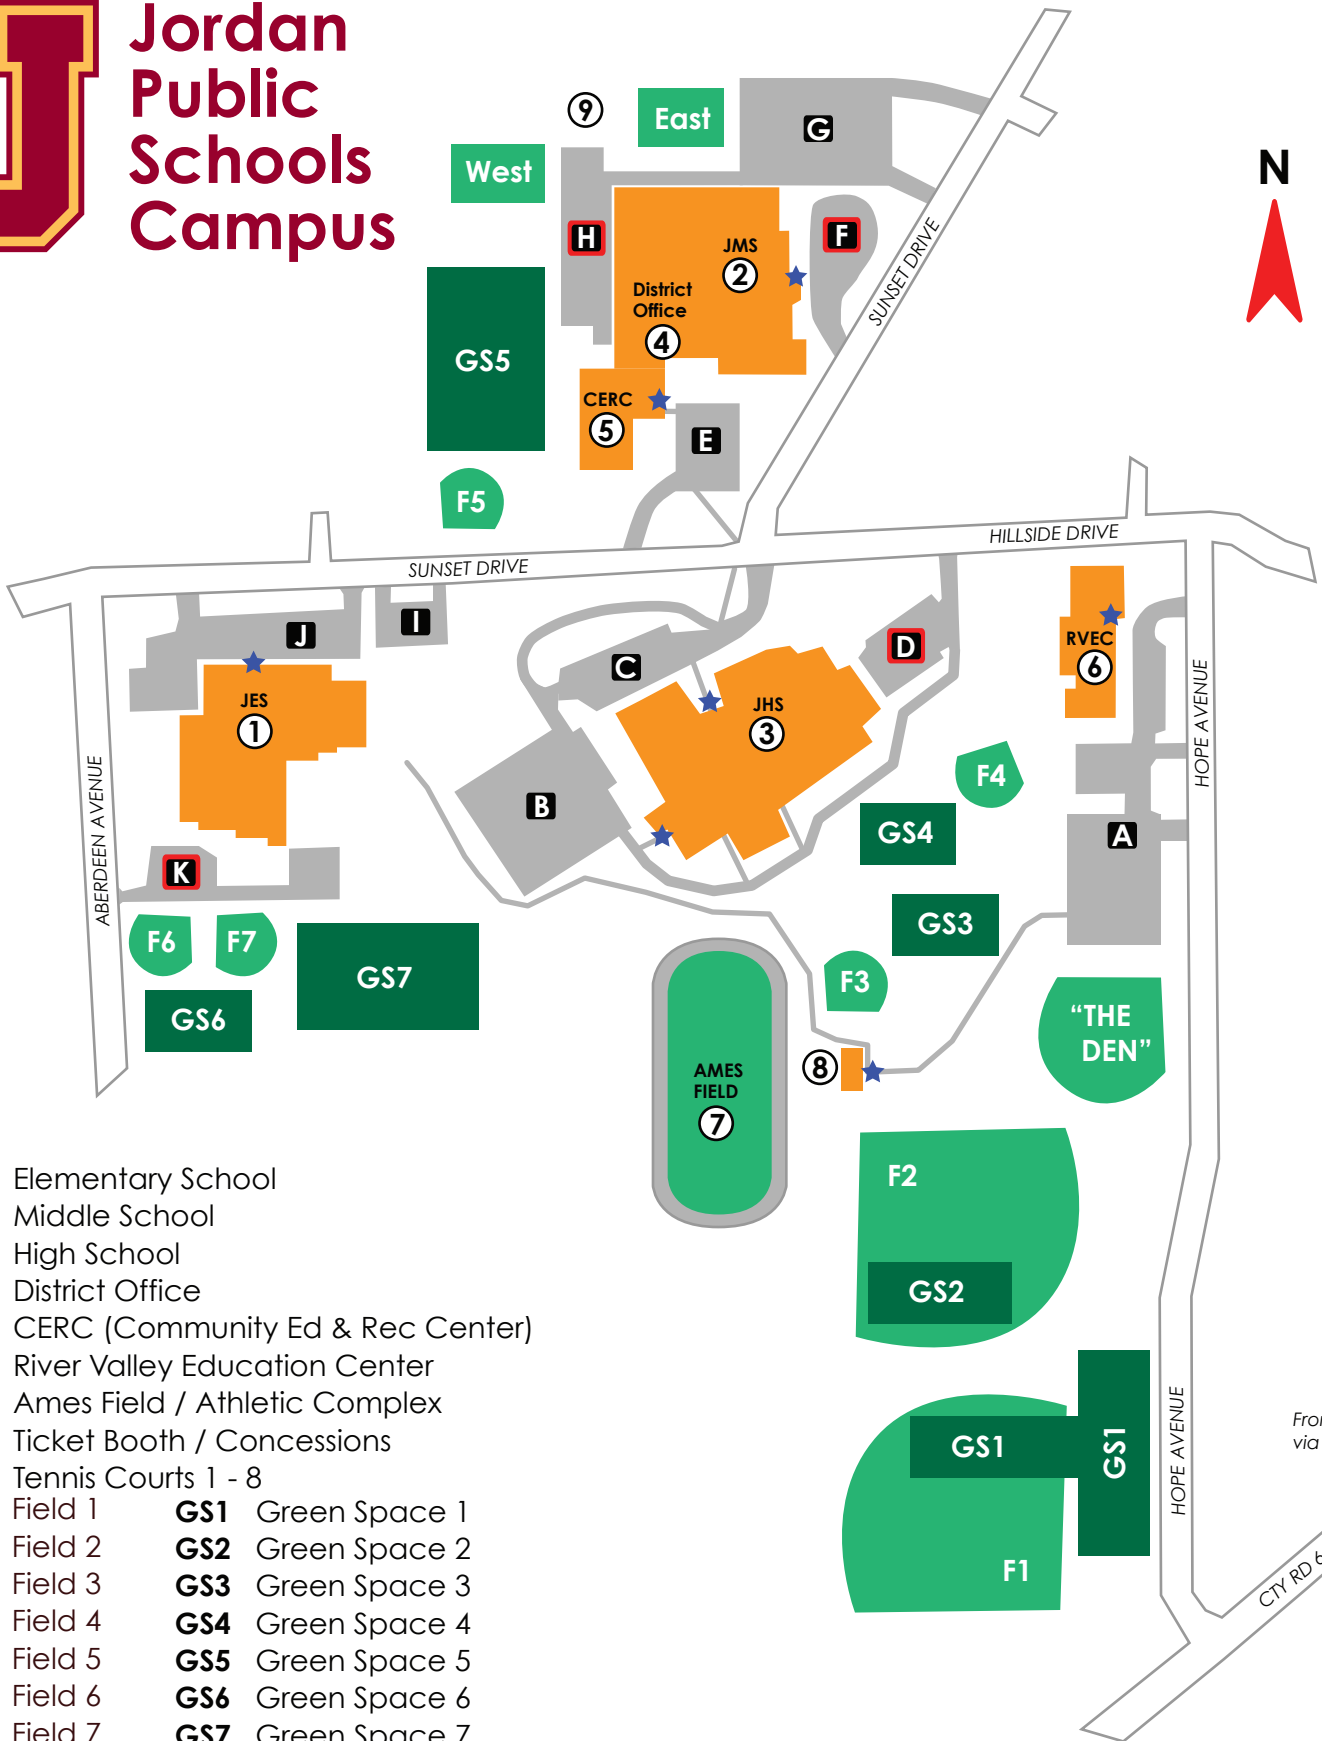

# Jordan Public Schools Campus

- 1 Elementary School
- 2 Middle School
- 3 High School
- 4 District Office
- 5 CERC (Community Ed & Rec Center)
- 6 River Valley Education Center
- 7 Ames Field / Athletic Complex
- 8 Ticket Booth / Concessions
- 9 Tennis Courts 1 - 8
- F1 Field 1
- F2 Field 2
- F3 Field 3
- F4 Field 4
- F5 Field 5
- F6 Field 6
- F7 Field 7
- "The Den"
- GS1 Green Space 1
- GS2 Green Space 2
- GS3 Green Space 3
- GS4 Green Space 4
- GS5 Green Space 5
- GS6 Green Space 6
- GS7 Green Space 7

- P** Public Parking (designated by a letter)
- P** Restricted Parking (after school only) (designated by a letter)
- ★ Building Main Entrance